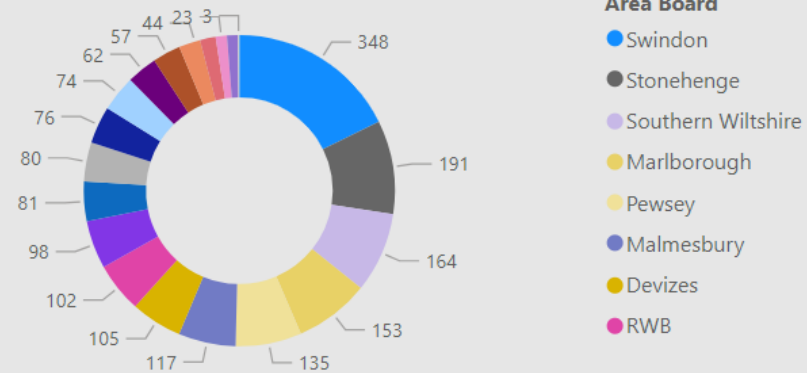

• CSEO – Dashboard – 1 January 2023 to date

CSEO Activity Dashboard

Outcomes are dependent on previous convictions and history

7,777.00

No. Speed awareness co...

1,052.00

No. Fine & Points

90.00

No. Court

712

No. of Locations

Location	Year	Month	Speed awareness course	Fine & Points	Court	CPT	Area Board
Swindon - Thamesdown Drive	2023	December	251.00	54.00	0.00	Swindon	Swindon
Shaw and Whitley - A365 Folly Lane	2023	November	115.00	11.00	0.00	Trowbridge	Melksham
Swindon - Thamesdown Drive	2024	January	103.00	16.00	0.00	Swindon	Swindon
Wilton - The Avenue	2023	August	102.00	31.00	4.00	Salisbury	South West Wi
Harnham - Lime Kiln Way	2023	November	97.00	11.00	0.00	Salisbury	Salisbury
Wilton - The Avenue	2023	November	84.00	33.00	8.00	Salisbury	Southern Wilts
Cricklade - Spital Lane	2023	April	80.00	10.00	0.00	RWB	RWB
Tilshead - Candown Road	2023	August	78.00	10.00	1.00	Amesbury	Stonehenge
Coombe Bissett - Deegan House	2023	November	72.00	10.00	0.00	Salisbury	Southern Wilts
Coombe Bissett - Deegan House	2023	July	71.00	9.00	0.00	Salisbury	Southern Wilts
Harnham - Lime Kiln Way	2023	October	71.00	7.00	0.00	Salisbury	Salisbury
Coombe Bissett - Deegan House	2023	August	69.00	9.00	0.00	Salisbury	Southern Wilts
Ogbourne St Andrew	2023	December	69.00	9.00	0.00	Swindon	Swindon
Coombe Bissett - Deegan House	2023	June	64.00	8.00	0.00	Salisbury	Southern Wilts
Total			7,777.0	1,052.0	90.00		
			0	0			

Activity by Area Board