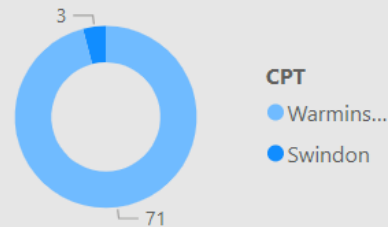

Activity by CPT