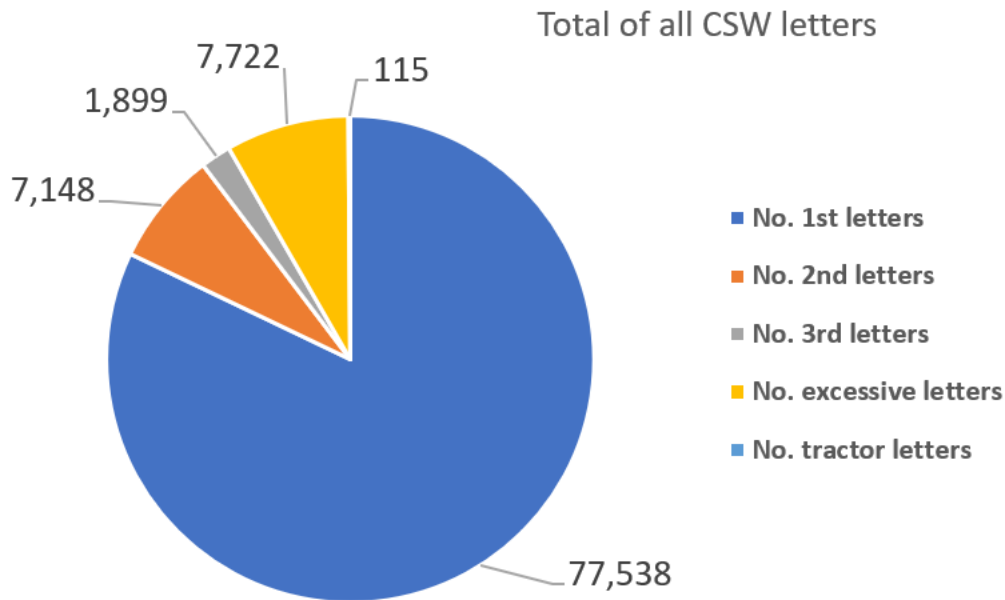

• Community Road Safety Team; what we do

• CSW Westbury area - Data since July 2020 to 31 January 2024

Team	No. 1st letters	No. 2nd letters	No. 3rd letters	No. excessive letters	No. tractor letters	Total letters	No. of watches	Average speeders %
Bratton	397	36	18	20	0	471	131	2.6%
Dilton Marsh	97	3	1	4	0	105	109	0.4%
Edington	545	61	12	33	1	652	205	1.8%
Grand Total	1039	100	31	57	1	1228	445	1.7%