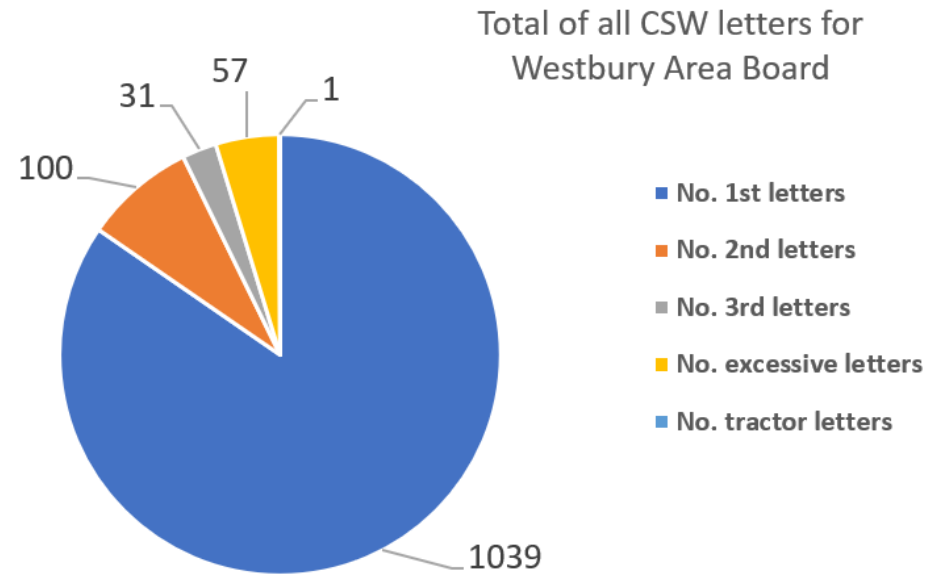

• Community Road Safety Team; what we do

• CSW Westbury area - Data since July 2020 to 31 January 2024

Team	No. 1st letters	No. 2nd letters	No. 3rd letters	No. excessive letters	No. tractor letters	Total letters	No. of watches	Average speeders %
Bratton	397	36	18	20	0	471	131	2.6%
Dilton Marsh	97	3	1	4	0	105	109	0.4%
Edington	545	61	12	33	1	652	205	1.8%
Grand Total	1039	100	31	57	1	1228	445	1.7%