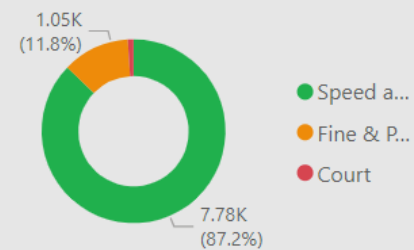

• CSEO – Dashboard – 1 January 2023 to date

CSEO Activity Dashboard

Outcomes are dependent on previous convictions and history

7,777.00

No. Speed awareness co...

1,052.00

No. Fine & Points

90.00

No. Court

712

No. of Locations

Location	Year	Month	Speed awareness course	Fine & Points	Court	CPT	Area Board
Swindon - Thamesdown Drive	2023	December	251.00	54.00	0.00	Swindon	Swindon
Shaw and Whitley - A365 Folly Lane	2023	November	115.00	11.00	0.00	Trowbridge	Melksham
Swindon - Thamesdown Drive	2024	January	103.00	16.00	0.00	Swindon	Swindon
Wilton - The Avenue	2023	August	102.00	31.00	4.00	Salisbury	South West Wi
Harnham - Lime Kiln Way	2023	November	97.00	11.00	0.00	Salisbury	Salisbury
Wilton - The Avenue	2023	November	84.00	33.00	8.00	Salisbury	Southern Wilts
Cricklade - Spital Lane	2023	April	80.00	10.00	0.00	RWB	RWB
Tilshead - Candown Road	2023	August	78.00	10.00	1.00	Amesbury	Stonehenge
Coombe Bissett - Deegan House	2023	November	72.00	10.00	0.00	Salisbury	Southern Wilts
Coombe Bissett - Deegan House	2023	July	71.00	9.00	0.00	Salisbury	Southern Wilts
Harnham - Lime Kiln Way	2023	October	71.00	7.00	0.00	Salisbury	Salisbury
Coombe Bissett - Deegan House	2023	August	69.00	9.00	0.00	Salisbury	Southern Wilts
Ogbourne St Andrew	2023	December	69.00	9.00	0.00	Swindon	Swindon
Coombe Bissett - Deegan House	2023	June	64.00	8.00	0.00	Salisbury	Southern Wilts
Total			7,777.0	1,052.0	90.00		
			0	0			

Activity by Area Board

Activity by CPT

Outcomes