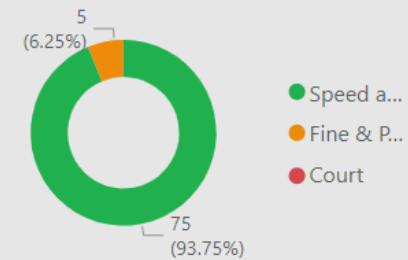

• CSEO – Westbury Area Board - 1 January 2023 to date

CSEO Activity Dashboard

Outcomes are dependent on previous convictions and history

75.00
No. Speed awareness co...

5.00
No. Fine & Points

0.00
No. Court

30
No. of Locations

Location	Year	Month	Speed awareness course	Fine & Points	Court	CPT	Area Board
Bratton - Melbourne Street	2023	July	8.00	0.00	0.00	Warminster	Westbury
Bratton - Trowbridge Road	2023	August	8.00	1.00	0.00	Warminster	Westbury
Edington - 14 Westbury Road	2023	July	8.00	1.00	0.00	Warminster	Westbury
Edington - Longlands Close	2023	January	8.00	1.00	0.00	Warminster	Westbury
Edington - Telephone Exchange West	2023	October	5.00	0.00	0.00	Warminster	Westbury
Bratton - Melbourne Street	2023	January	4.00	0.00	0.00	Warminster	Westbury
Edington - Telephone Exchange East	2024	January	4.00	0.00	0.00	Warminster	Westbury
Chapmanslade - Layby	2023	November	3.00	0.00	0.00	Warminster	Westbury
Chapmanslade - Layby	2024	January	3.00	0.00	0.00	Warminster	Westbury
Dilton Marsh - Shepherds Mead	2023	November	3.00	0.00	0.00	Warminster	Westbury
Edington - 14 Westbury Road	2023	June	3.00	1.00	0.00	Warminster	Westbury
Bratton	2023	January	2.00	0.00	0.00	Warminster	Westbury
Bratton - Trowbridge Road	2023	October	2.00	0.00	0.00	Warminster	Westbury
Chapmanslade - Cleyhill Gardens	2023	October	2.00	0.00	0.00	Warminster	Westbury
Total			75.00	5.00	0.00		

Activity by Area Board

Activity by CPT

Outcomes