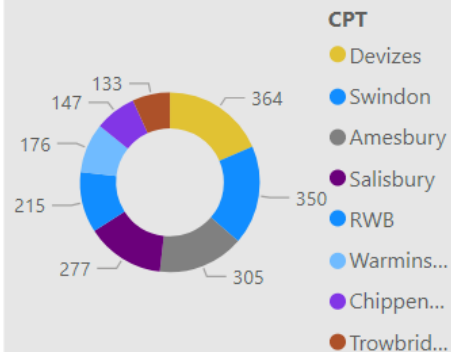

Activity by CPT